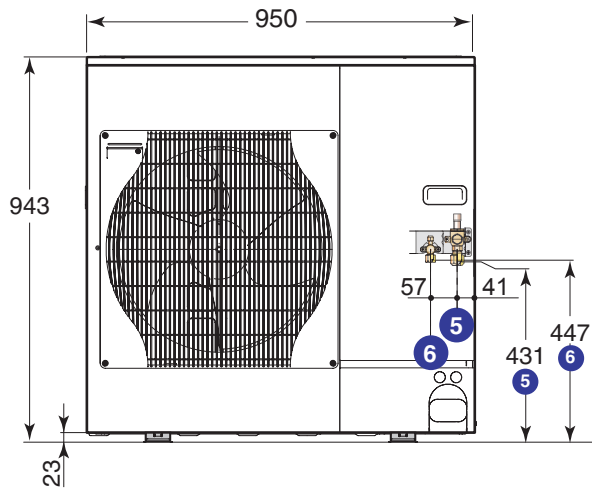

AWHP 8 MR-2

PAC_F0087C

- 5 Raccord gaz frigo 5/8 " flare
- 6 Raccord liquide frigo 3/8 " flare